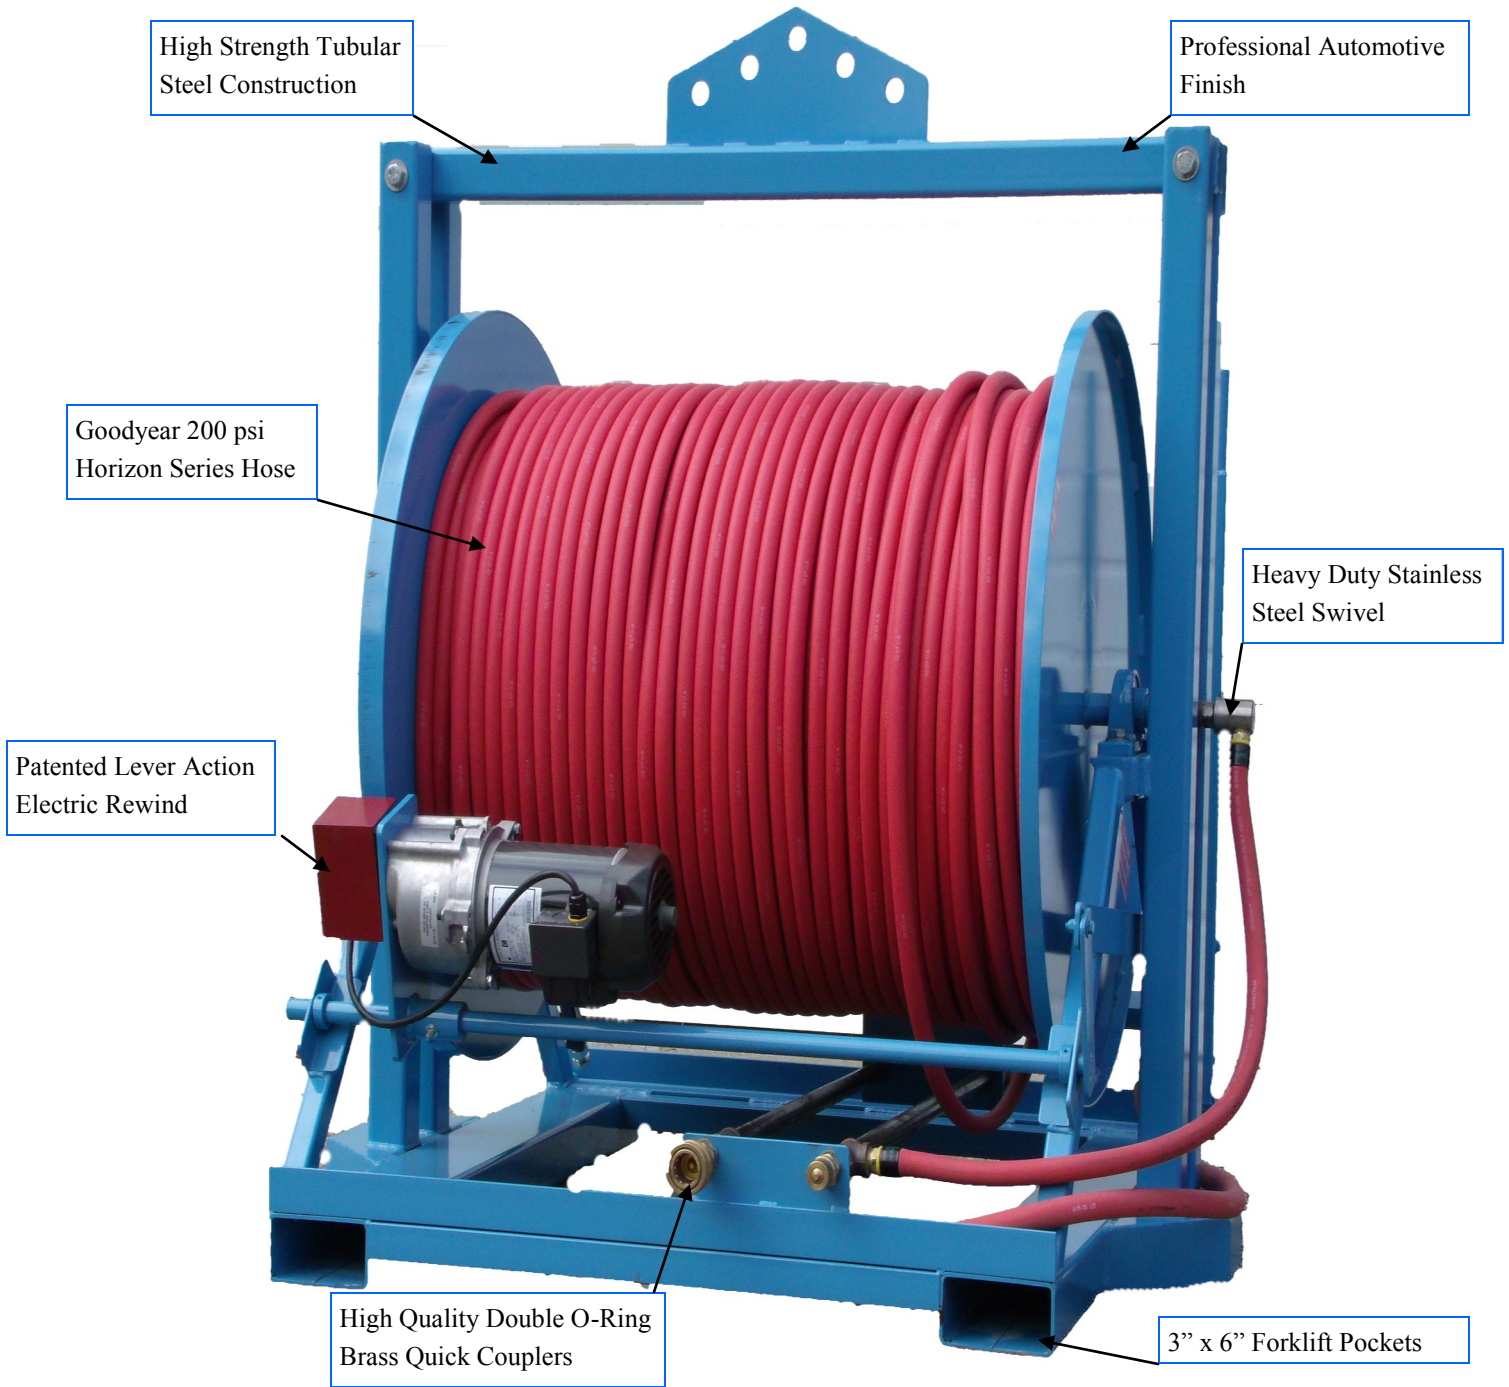

Thor Manufacturing LLC

Thor Manufacturing LLC

1001 8th AVE
Charles City, IA 50616

Phone: 641-228-4380
Fax: 641-228-3443
E-mail: thormfg@fiai.net

Electric Rewind..... 1/2 hp 110 Volt
Height..... 57"
Width..... 56"
Length..... 46"
Shipping Weight..... 1168 lbs
Hose... (2) 1000 ft Loop 200 psi Goodyear Hose Standard (Other Sizes Availa-